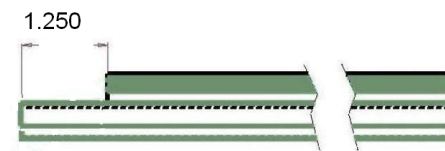

**IN STOCK - 24 HOUR SHIPMENT**

**Steel and Fiberglass Door Sweep (A)**

Color: Beige (B) Brown (BR)

Part Number	Length	Door Size
-------------	--------	-----------

**Kerf Cut:**

ISO30SDS (B or BR)	29.75	30 Inches
ISO32SDS (B or BR)	31.75	32 Inches
ISO34 SDS (B or BR)	33.75	34 Inches
ISO36SDS (B or BR)	35.75	36 Inches

**Wood Door Sweep (B)**

Color: Dark Brown

Part Number	Length	Door Size
-------------	--------	-----------

ISO32WDSB	31.88	32 Inches
ISO36WDSB	35.88	36 Inches
ISO44WDSB	43.88	Custom
ISO48WDSB	47.88	Custom

**Straight Cut: (A)**

ISO30SDSBRS	29.75	30 Inches
ISO32SDSBRS	31.75	32 Inches
ISO34 SDSBRS	33.75	34 Inches
ISO36SDSBRS	35.75	36 Inches

**(New Bulb Sweep- Brown) (C)**

Part Number	Length	Door Size
-------------	--------	-----------

ISO30DBS	29.75	30 Inches
ISO32DBS	31.75	32 Inches
ISO36DBS	35.75	36 Inches
ISO42DBS	41.75	42 Inches

Other lengths available- contact factory

Carton size: 10"W x 6"H x 36 1/4"L (Sizes 30" – 36")

Carton size: 10"W x 6"H x 52" L (Sizes 44" – 48")