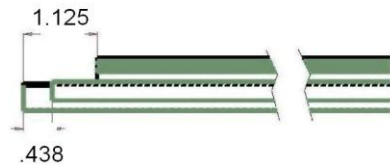

**IN STOCK - 24 HOUR SHIPMENT**

**Steel and Fiberglass Door Sweep (A)**

Color: Beige (B) Brown (BR)

Part Number	Length	Door Size
-------------	--------	-----------

**Kerf Cut:**

ISO30SDS (B or BR)	29.75	30 Inches
ISO32SDS (B or BR)	31.75	32 Inches
ISO34 SDS (B or BR)	33.75	34 Inches
ISO36SDS (B or BR)	35.75	36 Inches

**Wood Door Sweep (B)**

Color: Dark Brown

Part Number	Length	Door Size
-------------	--------	-----------

ISO32WDSB	31.88	32 Inches
ISO36WDSB	35.88	36 Inches
ISO44WDSB	43.88	Custom
ISO48WDSB	47.88	Custom

**Straight Cut: (A)**

ISO30SDSBRS	29.75	30 Inches
ISO32SDSBRS	31.75	32 Inches
ISO34 SDSBRS	33.75	34 Inches
ISO36SDSBRS	35.75	36 Inches

**(New Bulb Sweep- Brown) (C)**

Part Number	Length	Door Size
-------------	--------	-----------