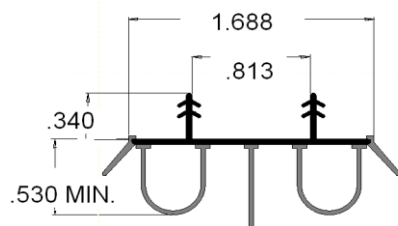

**IN STOCK - 24 HOUR SHIPMENT**

**Steel and Fiberglass Door Sweep (A)**

Color: Beige (B) Brown (BR)

Part Number	Length	Door Size
-------------	--------	-----------

**Kerf Cut:**

ISO30SDS (B or BR)	29.75	30 Inches
ISO32SDS (B or BR)	31.75	32 Inches
ISO34 SDS (B or BR)	33.75	34 Inches
ISO36SDS (B or BR)	35.75	36 Inches

**Wood Door Sweep (B)**

Color: Dark Brown

Part Number	Length	Door Size
-------------	--------	-----------

ISO32WDSB	31.88	32 Inches
ISO36WDSB	35.88	36 Inches
ISO44WDSB	43.88	Custom
ISO48WDSB	47.88	Custom

**Straight Cut: (A)**

ISO30SDSBRS	29.75	30 Inches
ISO32SDSBRS	31.75	32 Inches
ISO34 SDSBRS	33.75	34 Inches
ISO36SDSBRS	35.75	36 Inches

**(New Bulb Sweep- Brown) (C)**

Part Number	Length	Door Size
-------------	--------	-----------

ISO30DBS	29.75	30 Inches
ISO32DBS	31.75	32 Inches
ISO36DBS	35.75	36 Inches
ISO42DBS	41.75	42 Inches

Other lengths available- contact factory

Carton size: 10"W x 6"H x 36 1/4"L (Sizes 30" – 36")

Carton size: 10"W x 6"H x 52" L (Sizes 44" – 48")