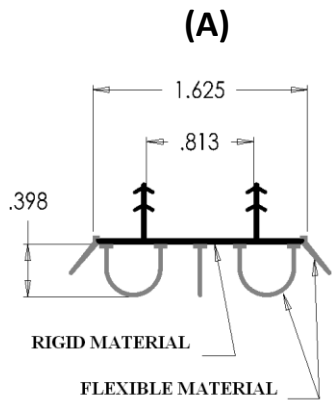

**IN STOCK - 24 HOUR SHIPMENT**

**Steel and Fiberglass Door Sweep (A)**

Color: Beige (B) Brown (BR)

Part Number	Length	Door Size
-------------	--------	-----------

**Kerf Cut:**

ISO30SDS (B or BR)	29.75	30 Inches
ISO32SDS (B or BR)	31.75	32 Inches
ISO34 SDS (B or BR)	33.75	34 Inches
ISO36SDS (B or BR)	35.75	36 Inches

**Wood Door Sweep (B)**

Color: Dark Brown

Part Number	Length	Door Size
-------------	--------	-----------

ISO32WDSB	31.88	32 Inches
ISO36WDSB	35.88	36 Inches
ISO44WDSB	43.88	Custom
ISO48WDSB	47.88	Custom

**Straight Cut: (A)**

ISO30SDSBRS	29.75	30 Inches
ISO32SDSBRS	31.75	32 Inches
ISO34 SDSBRS	33.75	34 Inches
ISO36SDSBRS	35.75	36 Inches

**(New Bulb Sweep- Brown) (C)**

Part Number	Length	Door Size
-------------	--------	-----------

ISO30DBS	29.75	30 Inches
ISO32DBS	31.75	32 Inches
ISO36DBS	35.75	36 Inches
ISO42DBS	41.75	42 Inches

Other lengths available- contact factory

Carton size: 10"W x 6"H x 36 1/4"L (Sizes 30" – 36")

Carton size: 10"W x 6"H x 52" L (Sizes 44" – 48")