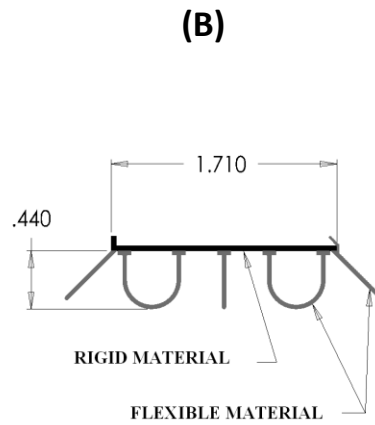

**IN STOCK - 24 HOUR SHIPMENT**

**Steel and Fiberglass Door Sweep (A)**

Color: Beige (B) Brown (BR)

Part Number	Length	Door Size
-------------	--------	-----------

**Kerf Cut:**

ISO30SDS (B or BR)	29.75	30 Inches
ISO32SDS (B or BR)	31.75	32 Inches
ISO34 SDS (B or BR)	33.75	34 Inches
ISO36SDS (B or BR)	35.75	36 Inches

**Wood Door Sweep (B)**

Color: Dark Brown

Part Number	Length	Door Size
-------------	--------	-----------

ISO32WDSB	31.88	32 Inches
ISO36WDSB	35.88	36 Inches
ISO44WDSB	43.88	Custom
ISO48WDSB	47.88	Custom

**Straight Cut: (A)**

ISO30SDSBRS	29.75	30 Inches
ISO32SDSBRS	31.75	32 Inches
ISO34 SDSBRS	33.75	34 Inches
ISO36SDSBRS	35.75	36 Inches

**(New Bulb Sweep- Brown) (C)**

Part Number	Length	Door Size
-------------	--------	-----------

ISO30DBS	29.75	30 Inches
ISO32DBS	31.75	32 Inches
ISO36DBS	35.75	36 Inches
ISO42DBS	41.75	42 Inches

Other lengths available- contact factory

Carton size: 10"W x 6"H x 36 1/4"L (Sizes 30" – 36")

Carton size: 10"W x 6"H x 52" L (Sizes 44" – 48")